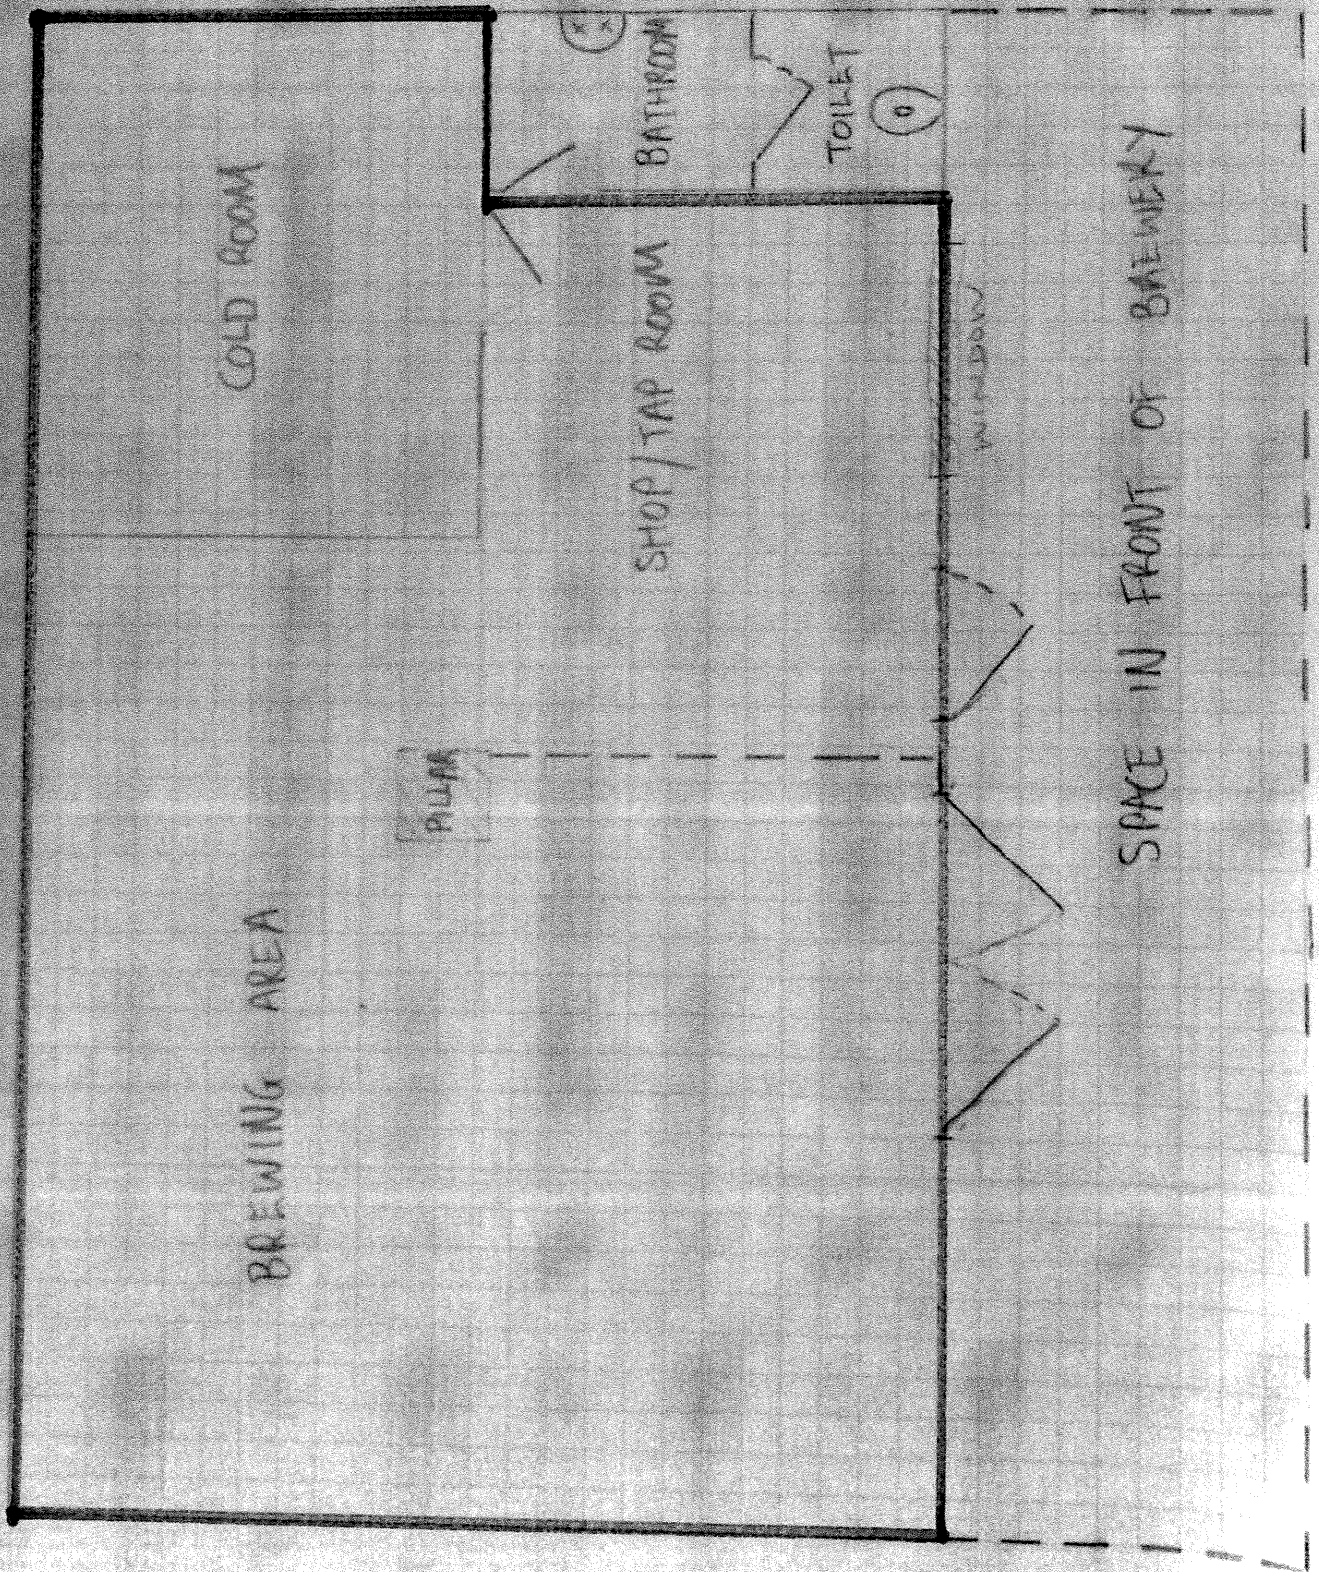

MADRIGAL BREWERY

20m x 10m
SCALE

COLD ROOM

BREWING AREA

PILLAR

SHOP/TAP ROOM

BATHROOM

TOILET

WINDOW

SPACE IN FRONT OF BREWERY